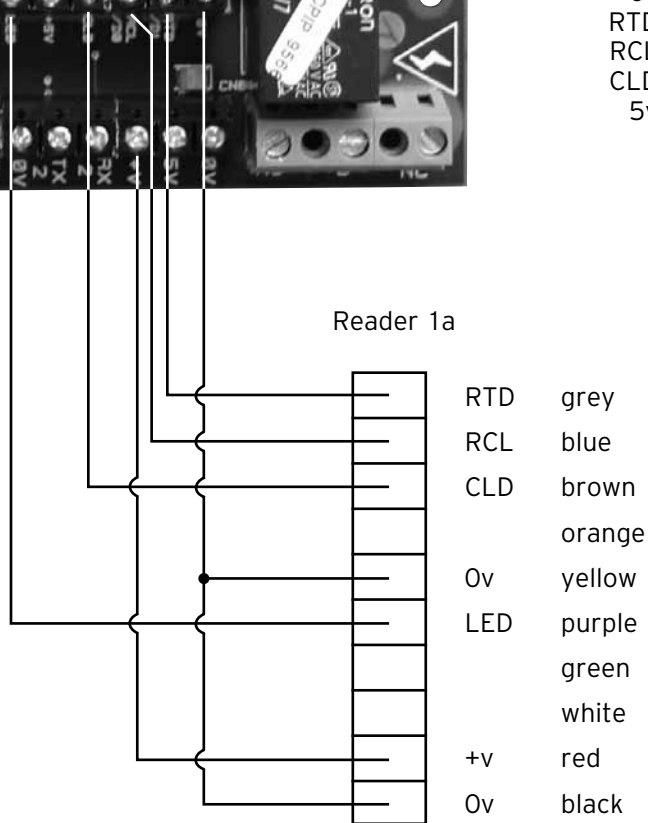

Reader 1b

Reader 1a

t8-0100 proximity reader

Simon Birchall

Datasheet: v9/t/1511

03/12/09

Description: timeware proximity

www.timeware.org