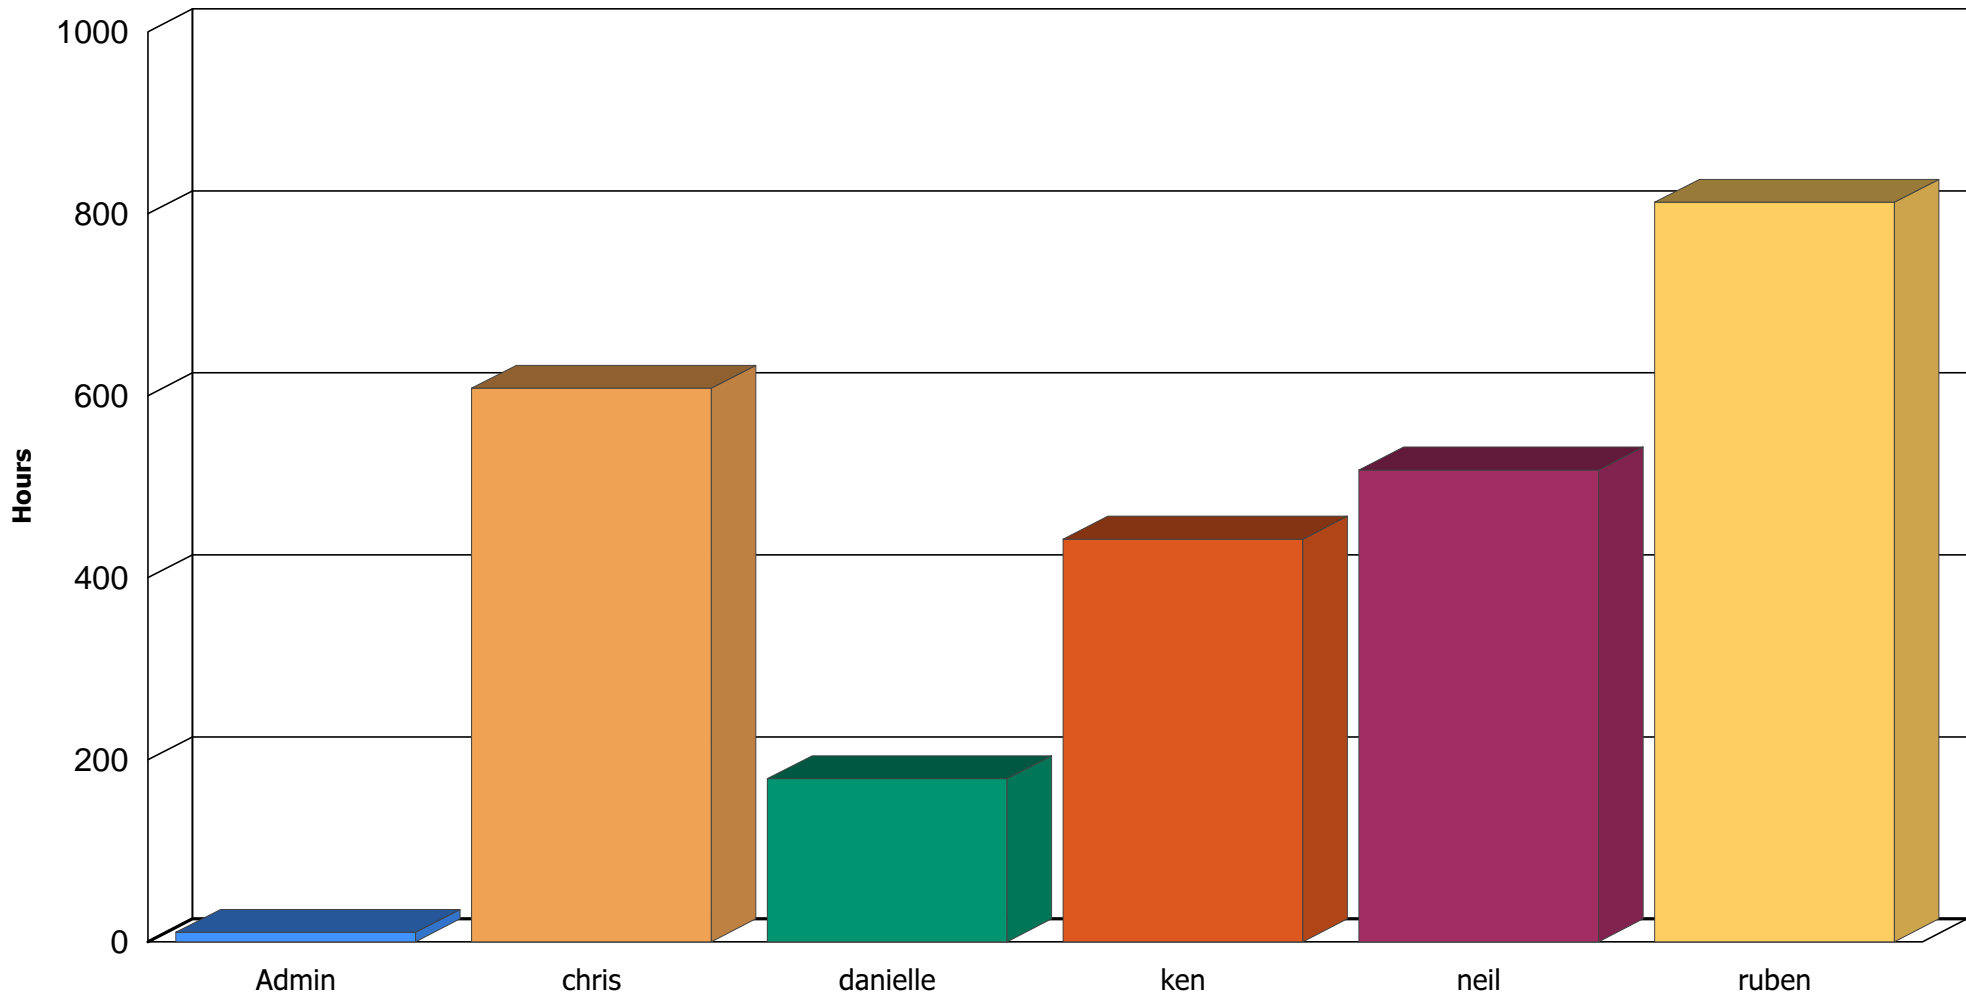

User Time Graph

Admin - 0 Days, 10 Hours, 20 Minutes **chris** - 25 Days, 8 Hours, 18 Minutes **danielle** - 7 Days, 11 Hours, 13 Minutes **ken** - 18 Days, 10 Hours, 29 Minutes
neil - 21 Days, 14 Hours, 26 Minutes **ruben** - 33 Days, 20 Hours, 34 Minutes