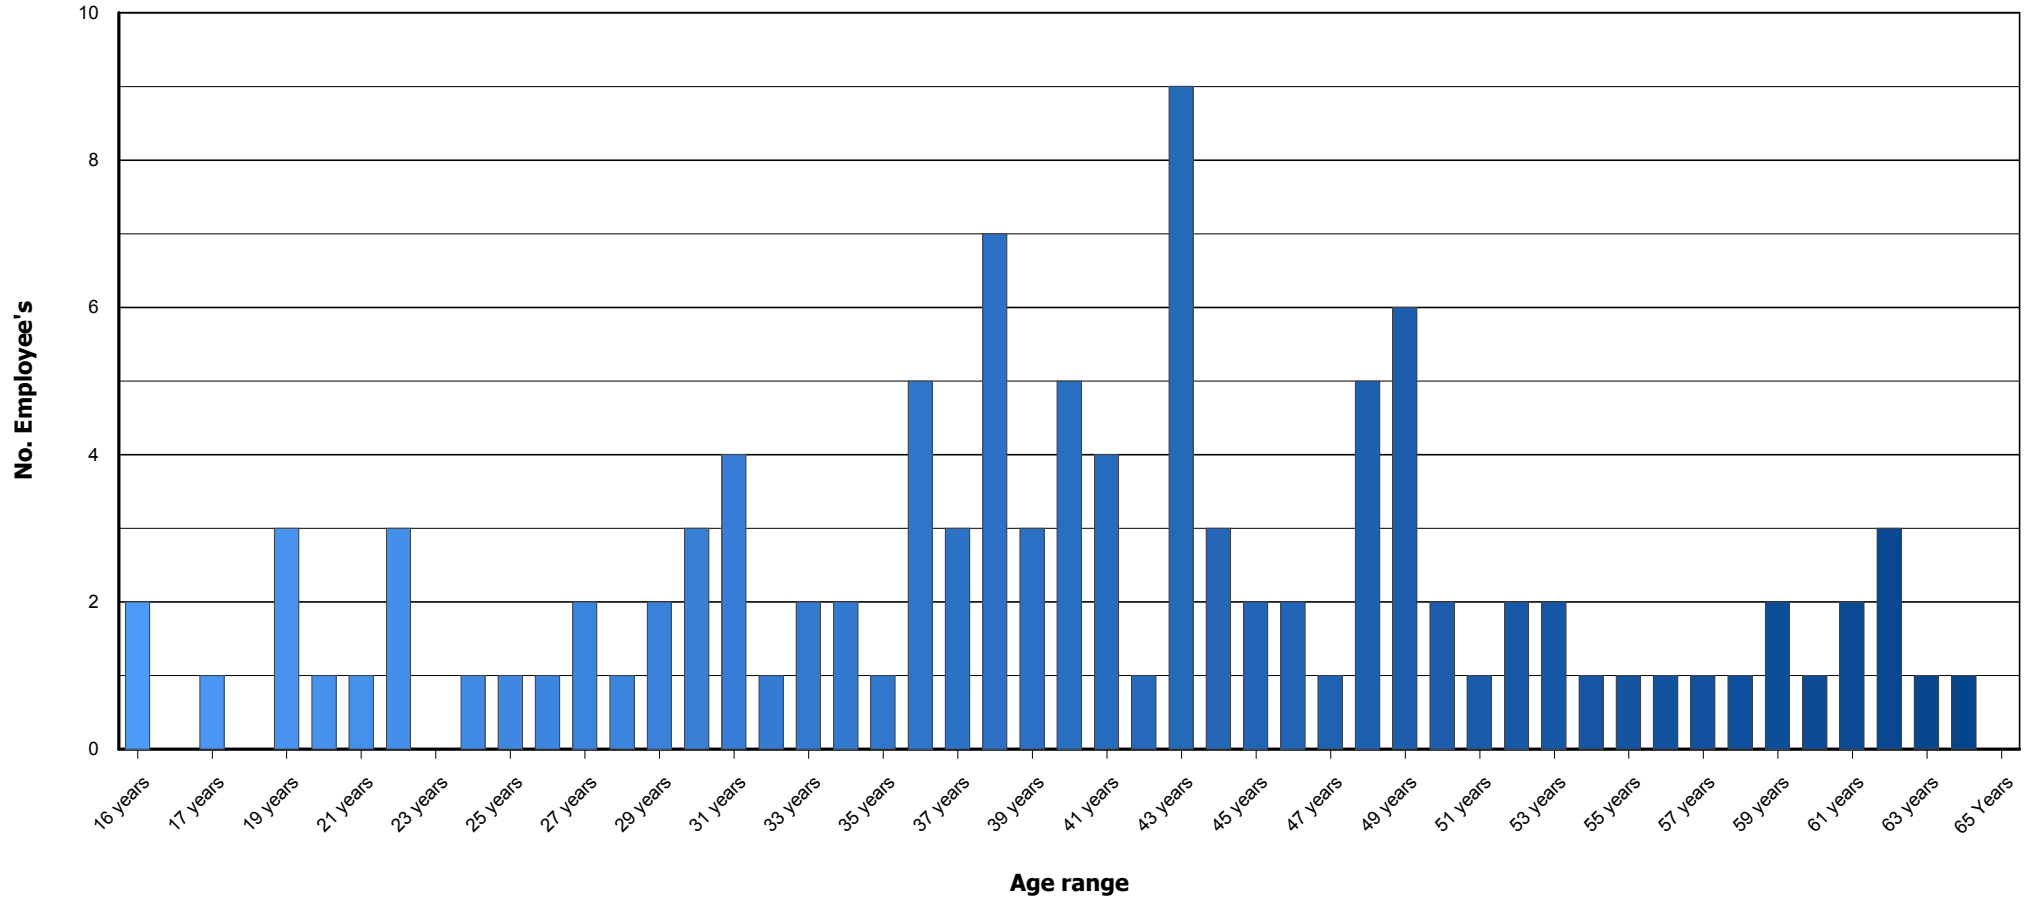

03-1002 Age Range Graph

Totals (not present on graph)

Personnel with no birthday assigned: 4
 Personnel over the age of Sixty-Five: 2
 Personnel under the age of Sixteen: 0

Statistics

Personnel: 110
 Personnel aged Sixteen to Eighteen: 3
 Personnel aged Eighteen to Twenty-One: 4
 Personnel aged Twenty-One and over: 103